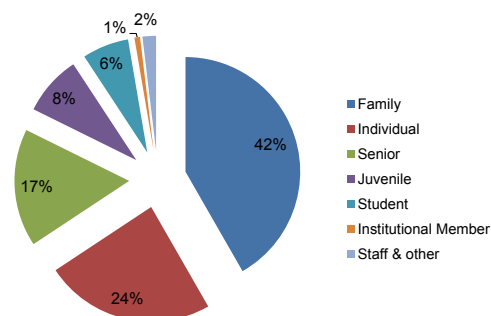

Circulation by Patron Type

Jun 2013 to Dec 2013