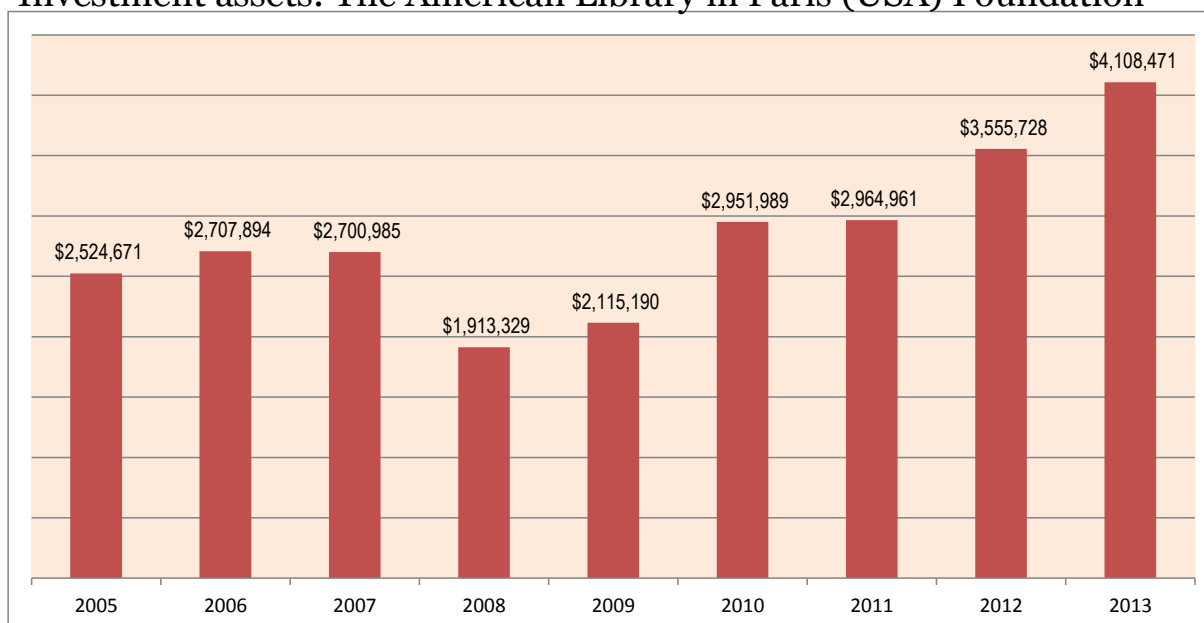

FINANCIAL

Statement of income and expenses: The American Library in Paris, Inc.

Revenues in $	2012	2013	Expenditures in $	2012	2013
	1€=$ 1,2856	1€=$ 1,3282		1€=$ 1,2856	1€=$ 1,3282
Membership fees	300,026	313,274	Payroll	757,413	840,991
Operating income 8%	88,653	145,232	Building, Tax 13%	201,985	206,085
Rent (AUP) 22%	373,294	381,378	Depreciation	125,459	92,956
Gift ALP Foundation ⁽¹⁾ 3%	227,629	517,979	Professional fees ⁽²⁾	69,556	86,923
Donations 20%	364,162	356,295	Books and periodicals 7%	107,655	109,723
Other income 3%	11,916	46,994	Marketing ⁽³⁾	107,154	137,597
			Other ⁽⁴⁾	54,481	75,708
Total revenues	$1,365,680	$1,761,152	Total expenditures	$1,423,703	$1,549,983
	€ 1,062,290	€ 1,325,969		€ 1,107,423	€ 1,166,980

(1) Renovation expenses of $340,000 were capitalized and therefore do not appear as an expense in 2013.

(3) Marketing, development and Gala

(2) Banking, accounting and insurance fees

(4) Telephone, equipment rental and maintenance

Investment assets: The American Library in Paris (USA) Foundation