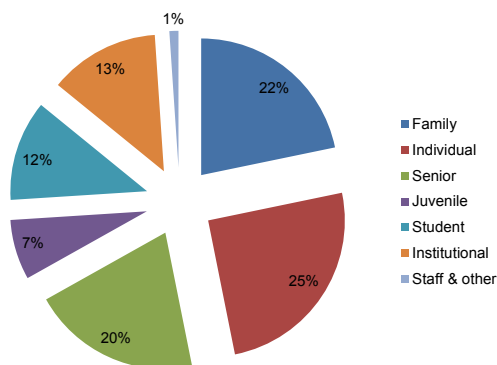

Membership by Patron Type