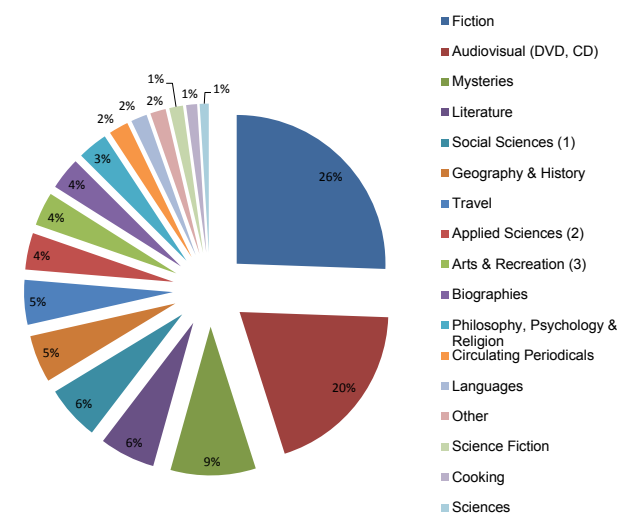

LIBRARY DATA

Collections

Total collection	133 559
Adult holdings	107 294
Youth holdings	13 611
Audiovisual (DVD/CD)	5 981
Titles in periodical databases	3 700
Titles in periodical archive	478
Periodical subscriptions	99

Membership

Total Members 2 409

Individual

One-year 33%

6 or 4 month 7%

Family

One-year 20%

6 or 4 month 3%

Student

One-year 12%

Institutional 20%

(representing 29 institutions)

Circulation by Collection (Adult)

Jun 2013 to Dec 2013