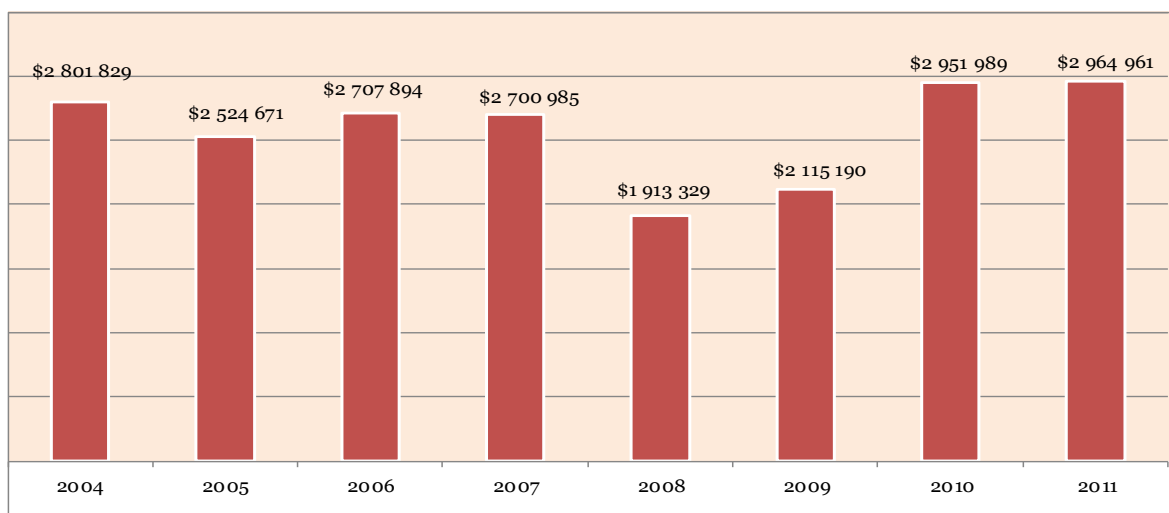

Investment assets: The American Library in Paris (USA) Foundation

Sources: Deloitte & Associés and Expertise, Conseil et Etudes. Copies of audited annual financial statements of the American Library in Paris, Inc. and the American Library in Paris-USA Foundation are available upon request and on the Library website: www.americanlibraryinparis.org