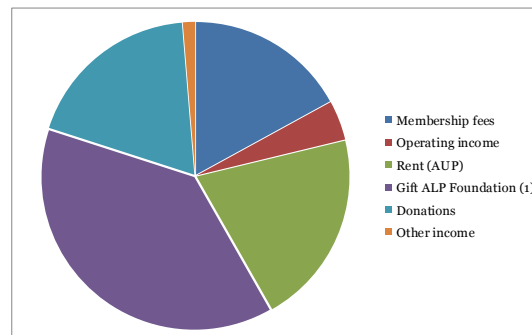

FINANCIAL

Statement of income and expenses

The American Library in Paris, Inc.

Revenues in $	2010	2011
Membership fees 17%	297 965	319 264
Operating income 4%	79 761	78 688
Rent (AUP) 21%	355 392	385 664
Gift ALP Foundation 21%⁽¹⁾	210 513	716 489
Donations 10%	208 649	351 196
Other income 1%	98 003	24 477
Total revenues	1 250 283	1 875 778

2011 Revenues

Expenditures in $	2010	2011
Payroll 44%	719 250	816 483
Building, Tax 13%	202 166	234 724
Depreciation 6%	73 519	115 018
Professional fees 6%⁽²⁾	84 777	58 316
Books and periodicals 6%⁽³⁾	90 455	106 844
Marketing 6%⁽³⁾	71 029	109 704
Other 4%⁽⁴⁾	97 915	77 971
Total expenditures	1 339 111	1 519 060