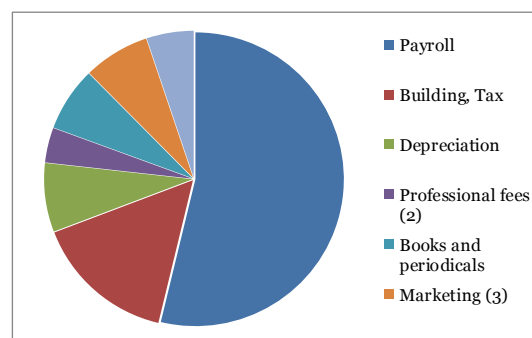

2011 Expenditures

- (1) Renovation expenses were capitalized and therefore do not appear as an expense in 2011
  (2) Banking, accounting and insurance fees
  (3) Advertising, programs, fundraising
  (4) Shipping, postage, telephone, equipment rental and maintenance