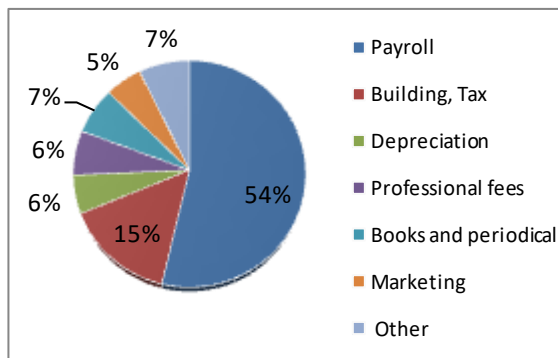

2010 Expenditures