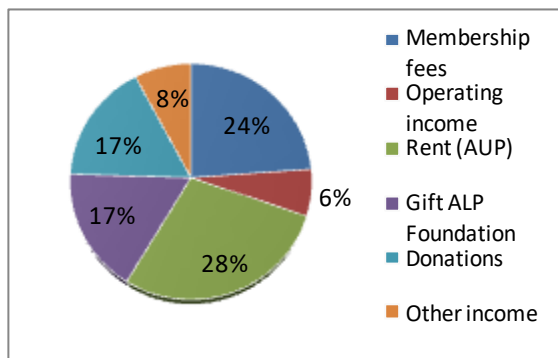

FINANCIAL

Statement of income and expenses

The American Library in Paris, Inc.

Revenues in $	2010	2009
Membership fees	297 965	273 653
Operating income	79 761	72 570
Rent (AUP)	355 392	372 145
Gift ALP Foundation	210 513	279 433
Donations	208 649	629 173 ⁽¹⁾
Other income	98 003	37 103
Total revenues	1 250 283	1 664 077

Expenditures in $	2010	2009
Payroll	719 250	736 920
Building, Tax	202 166	213 289
Depreciation	73 519	106 932
Professional fees ⁽²⁾	84 777	112 112
Books and periodicals	90 455	90 307
Marketing ⁽³⁾	71 029	77 539
Other ⁽⁴⁾	97 915	67 442
Total expenditures	1 339 101	1 404 541

- (1) Includes single bequest of $315,116 in 2009
  (2) Banking, legal, and insurance fees.
  (3) Advertising, programs, fundraising.
  (4) Shipping, postage, telephone, equipment rental and maintenance.

2010 Revenues