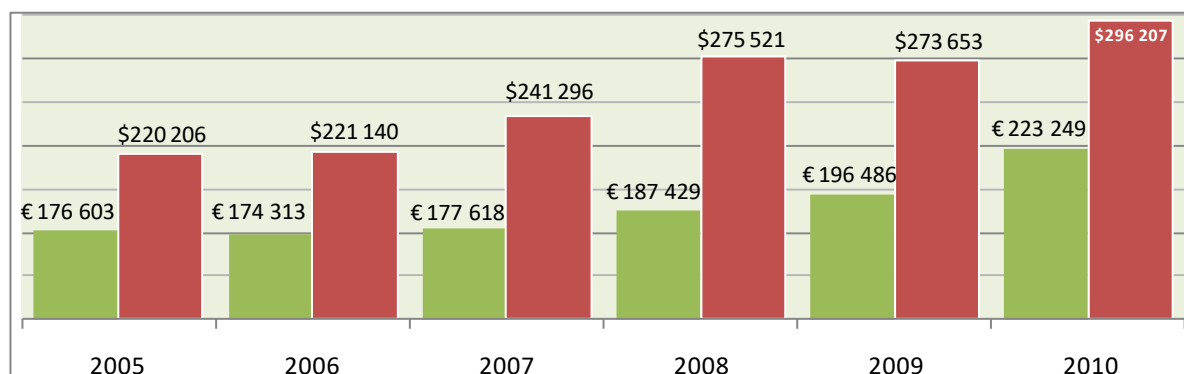

LIBRARY DATA

The collection

Total collection	120 245
Adult holdings	100 468
Youth holdings	13 711
Audiovisual materials	4,401
Titles in periodical databases	3,700
Titles in periodical archive	580
Periodical subscriptions	130

Programs

	2010	2009	2008
Number of evening programs	72	67	48
Total attendance	4 016	3 344	2 555
Children's programs	220	193	192

Library operations

Library visits in 2010	83 118
Average daily visits	290
Library transactions in 2010	225 691
Average daily transactions	786

Membership origin

As of 31 December 2010

United States	938	37%
France	583	23%
United Kingdom	177	7%
'Binational'	101	4%
Canada	70	
Australia	55	
Korea	41	
India	34	
Ireland	30	
Italy	19	
New Zealand	19	
Germany	17	
China	12	
Belgium	10	
Poland	10	
Holland	9	
Norway	9	
Japan	8	
Russia	7	

.... and 183 others from an additional 41 countries.

Did not specify country	202	8%

Membership

	2010	2009	2008
Total Members	2 534	2 238	2 169
Individual			
One-year	34%	32%	37%
6 or 4 month	8%	8%	8%
Family			
One-year	20%	20%	21%
6 or 4 month	1%	2%	2%
Student			
One-year	14%	13%	13%
Institutional	13%	17%	13%
Youth	5%	6%	6%

Membership revenues 2005-2010

Membership revenues are calculated on an accrual basis as of 2008.